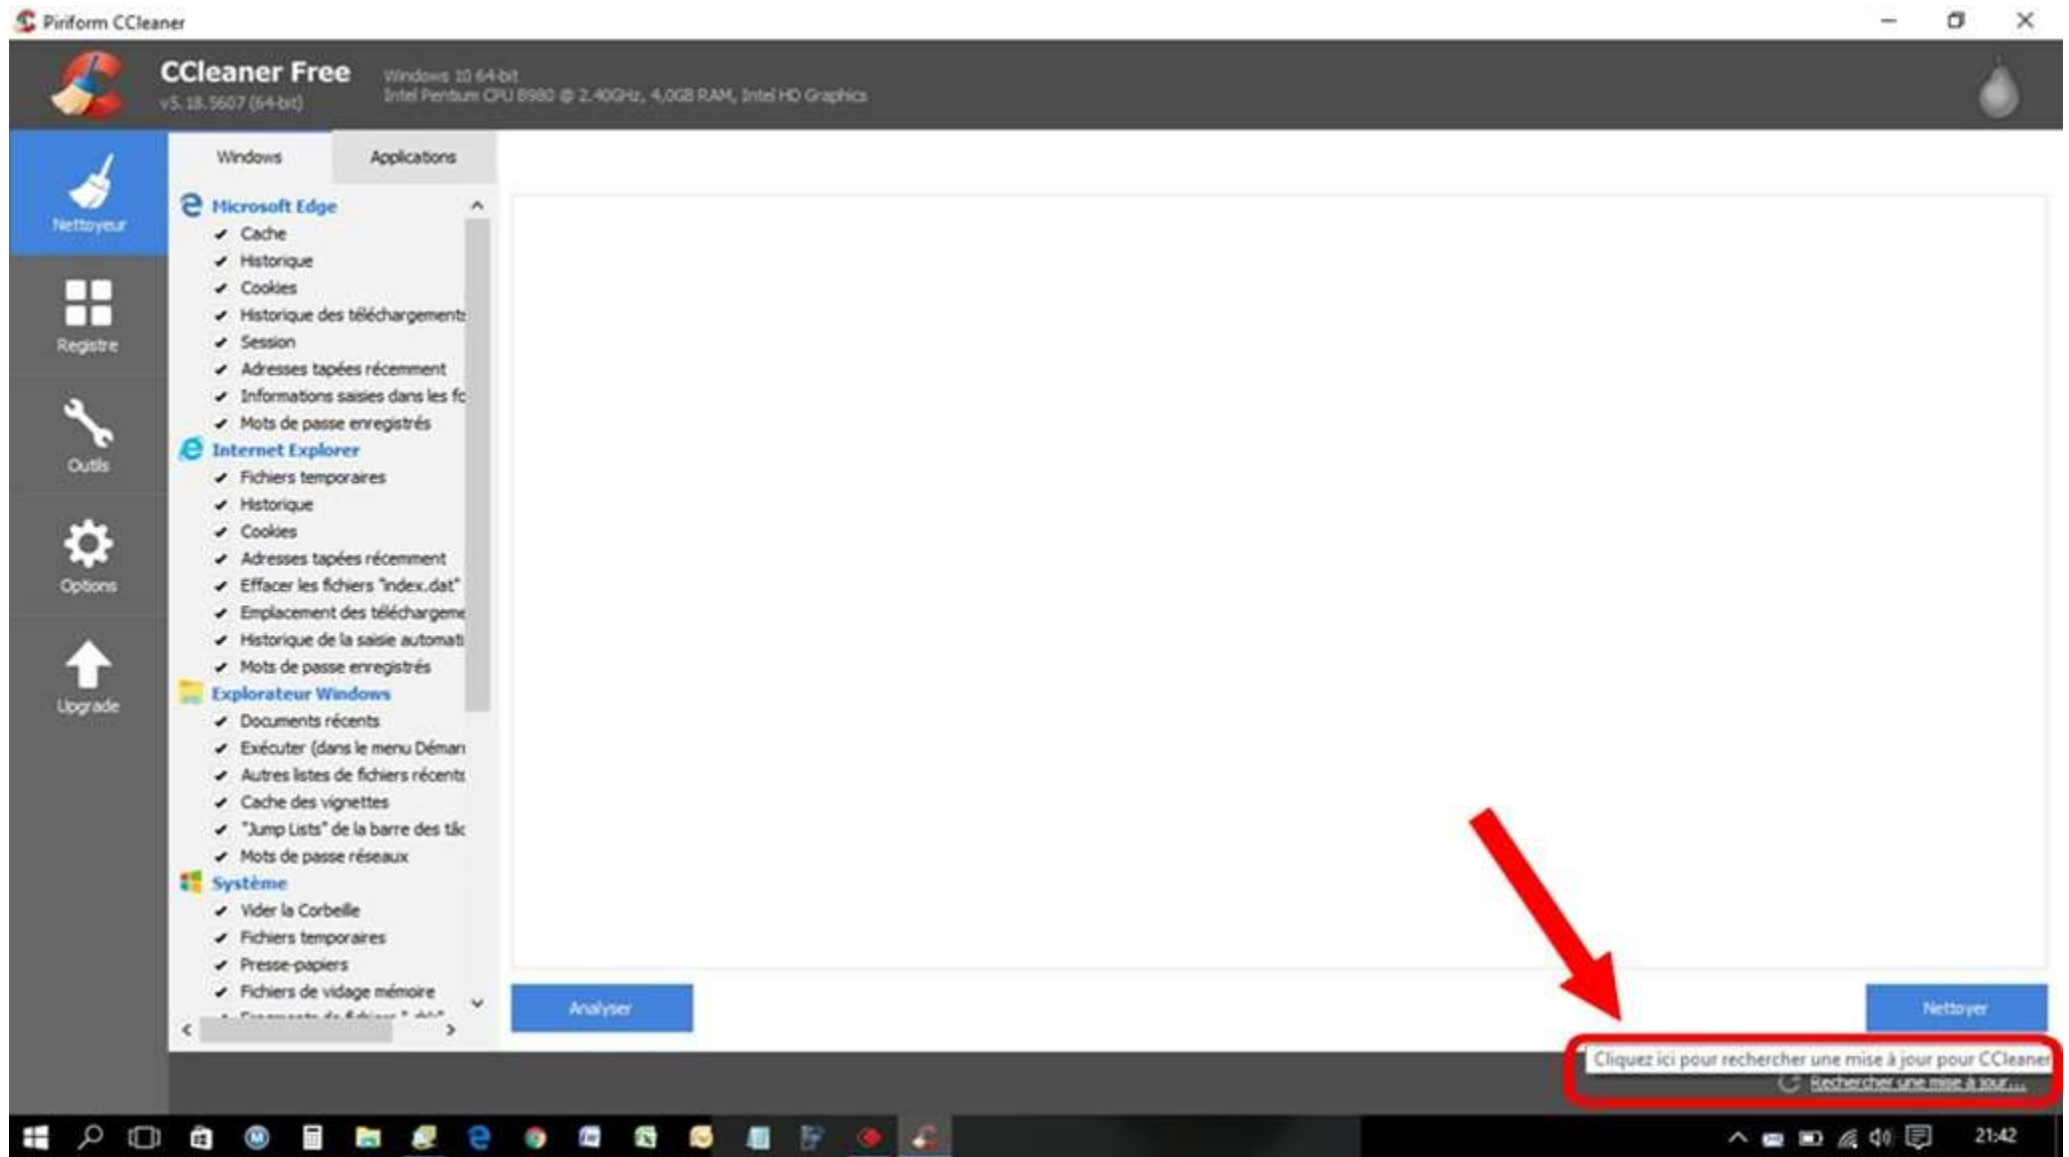

CONNAÎTRE LA NÉCESSITÉ DE MISE À JOUR DE LOGICIELS

1^{er} exemple : CCleaner

2^{ème} exemple : Word

The image shows a screenshot of Microsoft Word 2007 with the 'Options Word' dialog box open. The dialog box is titled 'Document1 - Microsoft Word' and contains several sections. Five red annotations with numbers 1 through 5 are present:

- 1**: A red box around the 'Options Word' icon in the top-left corner of the Word interface.
- 2**: A red box around the 'Options Word' tab in the dialog box's left-hand menu.
- 3**: A red box around the 'Ressources' option in the left-hand menu.
- 4**: A red box around the 'Rechercher les mises à jour' button in the 'Récupérer les mises à jour' section.
- 5**: A red box around the version information 'Microsoft® Office Word 2007 (12.0.6747.5000) SP3 MSO (12.0.6743.5000)' in the 'À propos de Microsoft Office Word 2007' section.