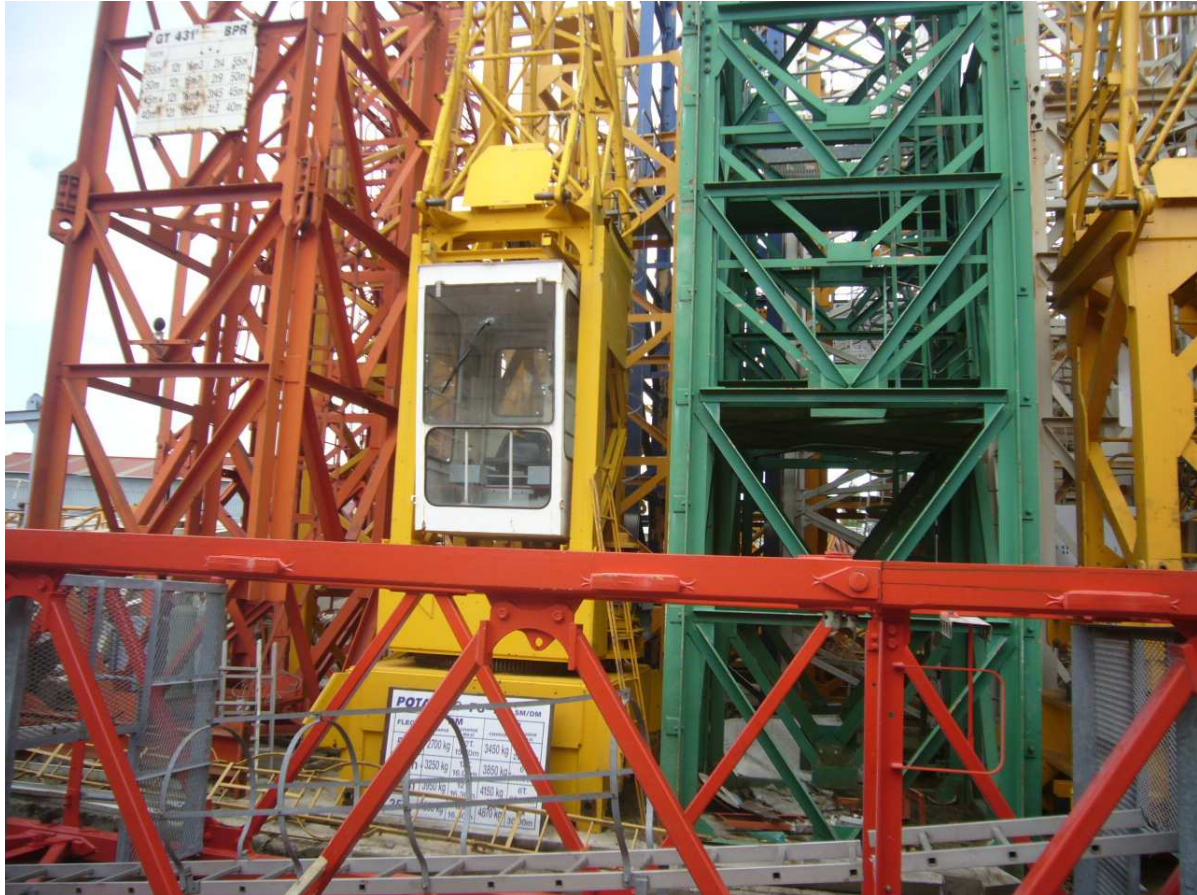

Société Import - Export Navaei

www.sien.fr

Email: sien@sien.fr

Iran Office :

Salafchegan Office:

No . 176 & 178 , Salafchegan
Special Economic free Zone
SIEN Company,
Tel : 0098 25 23 67 72 14
Tel : 0098 25 23 67 72 15
Mobile : +9127520964
Contact : Mr Abdollah

Tehran office

tel : 021 22766747
Fax : 021 22766748
Mobile :
Mobile : 0913 3114603
Mr Rezaei

France Office :

97, rue du Colonel Rochebrune
92500 Rueil-Malmaison - FRANCE
Tel : +33 1 47 770 770
Tel : +33 9 62 368 710
Fax : +33 1 47 770 809