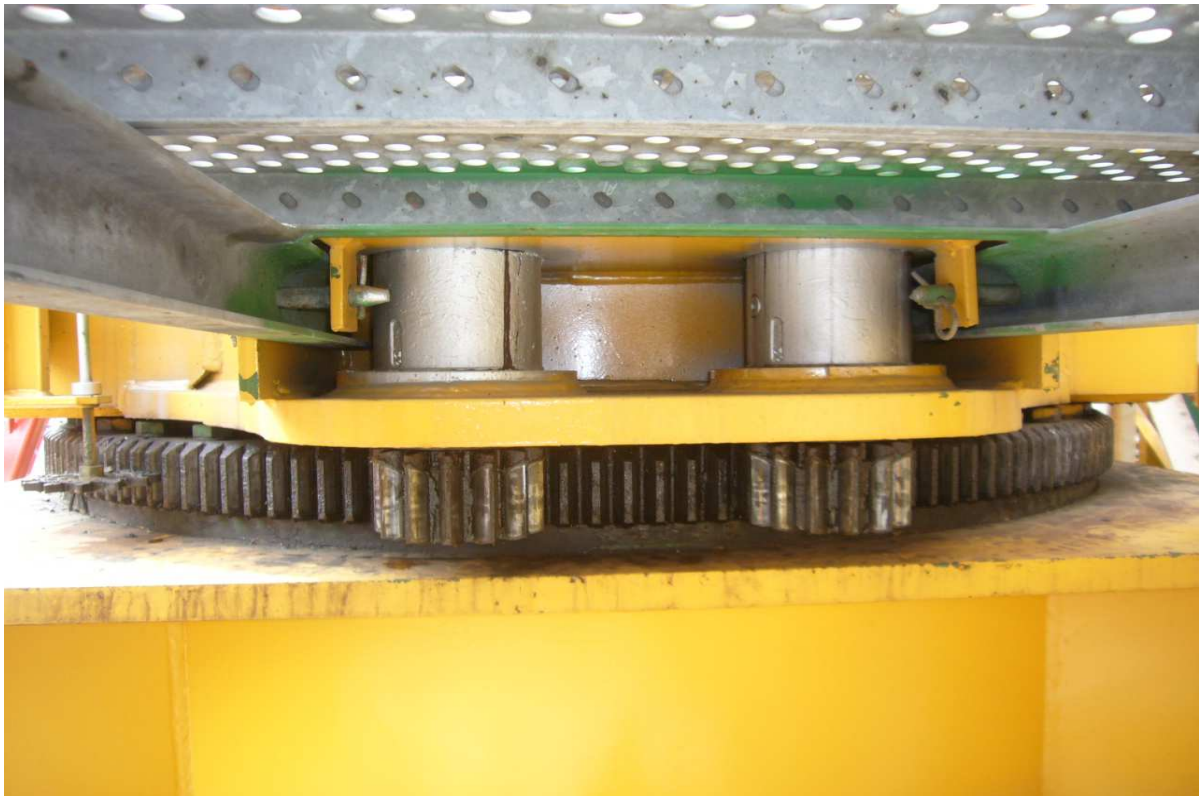

Société Import - Export Navaei

www.sien.fr

Email: sien@sien.fr

Iran Office :

Salafchegan Office:

No . 176 & 178 , Salafchegan
Special Economic free Zone
SIEN Company,
Tel : 0098 25 23 67 72 14
Tel : 0098 25 23 67 72 15
Mobile : +9127520964
Contact : Mr Abdollah

Tehran office

tel : 021 22766747
Fax : 021 22766748
Mobile :
Mobile : 0913 3114603
Mr Rezaei

France Office :

97, rue du Colonel Rochebrune
92500 Rueil-Malmaison - FRANCE
Tel : +33 1 47 770 770
Tel : +33 9 62 368 710
Fax : +33 1 47 770 809